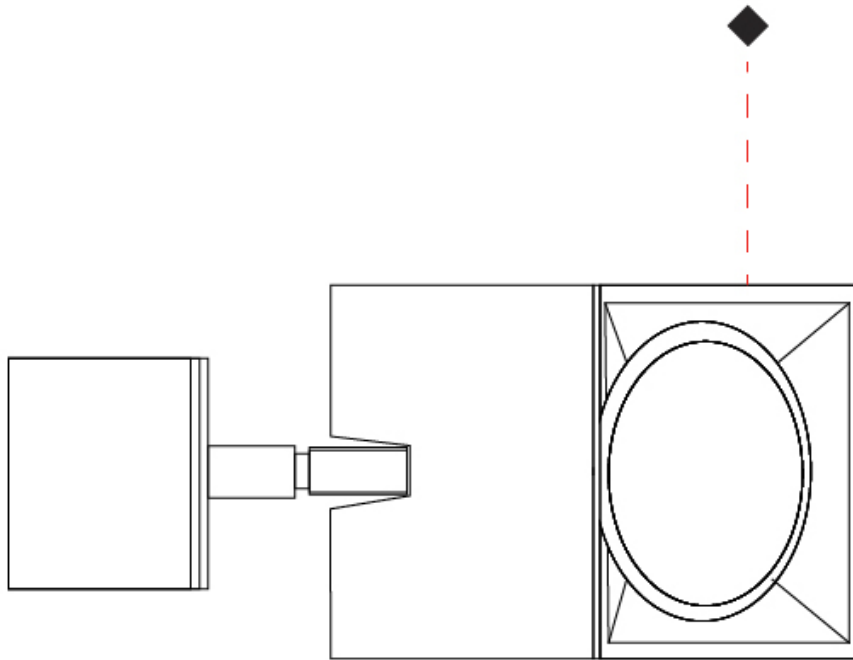

DAU SINGLE SURFACE

D92019-

PROJECT _____

TYPE _____

SPECIFIER _____

QUANTITY _____

DATE _____

D