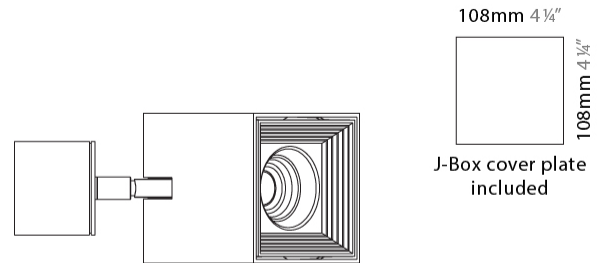

PROJECT	_____
TYPE	_____
SPECIFIER	_____
QUANTITY	_____
DATE	_____

DAU SINGLE ADJUSTABLE SURFACE

D92188R9-

base number _____
Finish Options _____

1. To build a product code in our configurator select the specify button on the base model # product page
2. To build a manual product code on this datasheet choose from the options listed below in blue font and add the suffix to the base model #

GENERAL

Series: Dau
Subseries: Dau Single Adjustable
Brand: Milan
Division: Design
Mounting Type: Surface
Subcategory: Spots

PHYSICAL

Shape: Cube
Length (mm): 80
Length (in): 3 1/8
Width (mm): 80
Width (in): 3 1/8
Height (mm): 86
Height (in): 3 3/8
Max. Overall Height (mm): 164
Max. Overall Height (in): 6 7/16
Light Distribution: Adjustable / Direct
Fixture Finish: BAL / MWL / BSL
Fixture Material: Extruded Aluminum

ELECTRICAL

Lamp Type: LED
Input Wattage (W): 10
Total Output Wattage (W): 9.3
Dimming: Tri-Mode (Non-Dimming and Phase Dimming (120Vac only) and 0-10V Dimming)
Driver Included: No
Driver Location: Remote
Driver Type: Constant Current - 120 / 277Vac
Driver Class: Class 2
Input Voltage (V): 120 - 277
Constant Current (MA): 350

LED

Number of LEDs: 1
Color Temperature (°K): 3000
Max. Delivered Lumen (lm): 956
CRI: >90 CRI
Lamp Life (hrs): 50000

OPTICAL

Optic°: 50
Adjustability: Rotational 300°; Tilt 90°

RATINGS AND CERTIFICATIONS

Certified By: Certified for North American Standards
IP rating: IP20