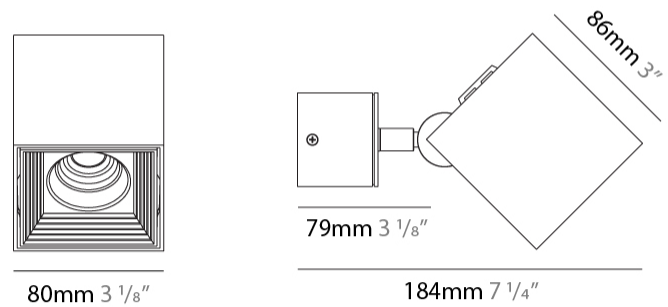

PROJECT	_____
TYPE	_____
SPECIFIER	_____
QUANTITY	_____
DATE	_____

DAU SINGLE ADJUSTABLE SURFACE

D92188R9-

base number _____
Finish Options _____

1. To build a product code in our configurator select the specify button on the base model # product page
2. To build a manual product code on this datasheet choose from the options listed below in blue font and add the suffix to the base model #

GENERAL

Series: Dau
Subseries: Dau Single Adjustable
Brand: Milan
Division: Design
Mounting Type: Surface
Subcategory: Spots

PHYSICAL

Shape: Cube
Length (mm): 80
Length (in): 3 1/8
Width (mm): 80
Width (in): 3 1/8
Height (mm): 86
Height (in): 3 3/8
Max. Overall Height (mm): 164
Max. Overall Height (in): 6 7/16
Light Distribution: Adjustable / Direct
Fixture Finish: BAL / MWL / BSL
Fixture Material: Extruded Aluminum

ELECTRICAL

Lamp Type: LED
Input Wattage (W): 10
Total Output Wattage (W): 9.3
Dimming: Tri-Mode (Non-Dimming and Phase Dimming (120Vac only) and 0-10V Dimming)
Driver Included: No
Driver Location: Remote
Driver Type: Constant Current - 120 / 277Vac
Driver Class: Class 2
Input Voltage (V): 120 - 277
Constant Current (MA): 350

LED

Number of LEDs: 1
Color Temperature (°K): 3000
Max. Delivered Lumen (lm): 956
CRI: >90 CRI
Lamp Life (hrs): 50000

OPTICAL

Optic°: 50
Adjustability: Rotational 300°; Tilt 90°

RATINGS AND CERTIFICATIONS

Certified By: Certified for North American Standards
IP rating: IP20