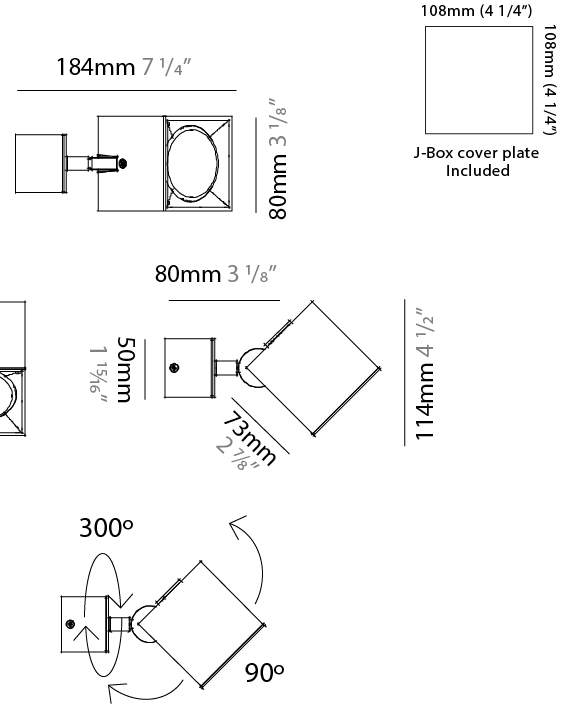

DAU SINGLE SURFACE

D92019-

base number   Finish
Options

PROJECT	_____
TYPE	_____
SPECIFIER	_____
QUANTITY	_____
DATE	_____

1. To build a product code in our configurator select the specify button on the base model # product page
2. To build a manual product code on this datasheet choose from the options listed below in blue font and add the suffix to the base model #

GENERAL

Series: Dau _____
Subseries: Dau Single _____
Brand: Milan _____
Division: Design _____
Mounting Type: Surface _____
Subcategory: Spots _____

PHYSICAL

Shape: Cube _____
Length (mm): 80 _____
Length (in): 3 1/8 _____
Width (mm): 83 _____
Width (in): 3 1/4 _____
Height (mm): 80 _____
Height (in): 3 1/8 _____
Max. Overall Height (mm): 160 _____
Max. Overall Height (in): 6 5/16 _____
Light Distribution: Adjustable / Direct _____
Weight (kg): 0.82 _____
Weight (lbs): 1.81 _____
Fixture Finish: [BAL / MWL / BSL](#) _____
Fixture Material: Extruded Aluminum _____

ELECTRICAL

Number of Lamps: 1 _____
Lamp Type: LED Retrofit _____
Lamp Shape: MR16 _____
Bulb Included: Bulb Not Included _____
Max. Wattage Per Lamp (W): 4 _____
Lamp Base: GU10 _____
Input Voltage (V): 120 _____

LED

OPTICAL

RATINGS AND CERTIFICATIONS

Certified By: Certified for North American Standards _____
IP rating: IP20 _____